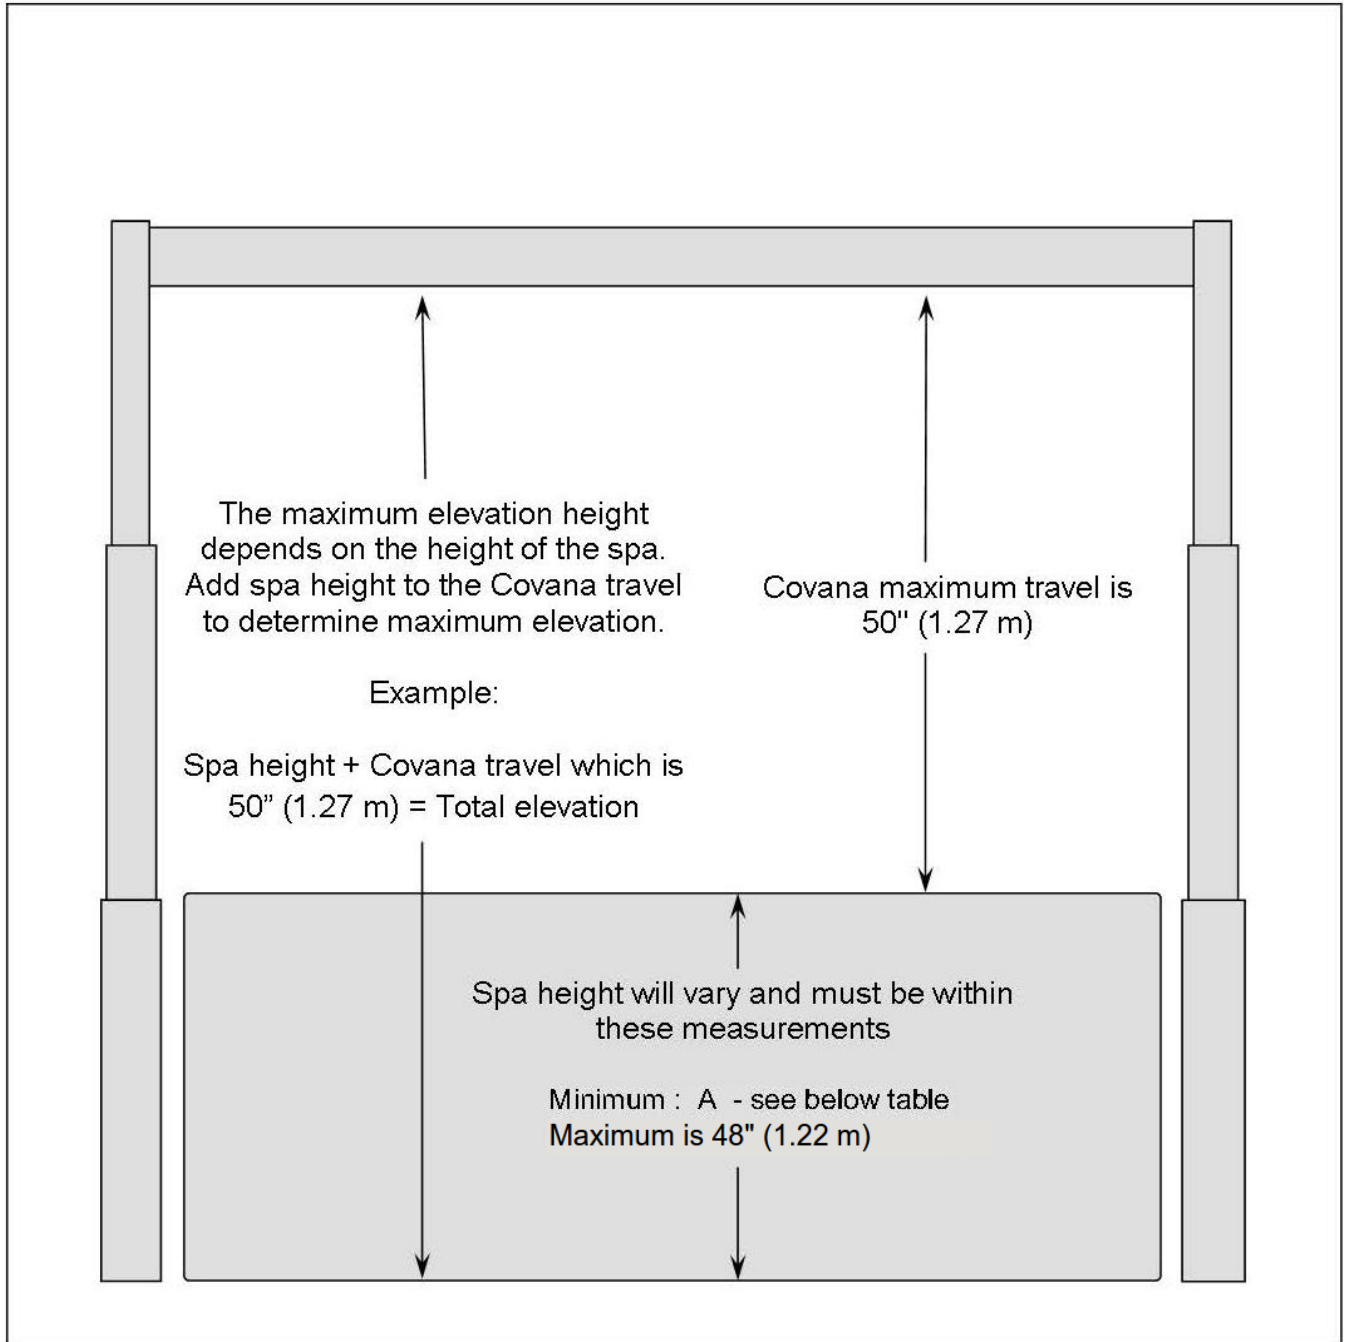

SIDE ELEVATION DIMENSIONS

Covana Evolution - Side Elevation Dimensions

Model	A - min.
8'	34" (86cm)
9' to 11'	38" (96cm)